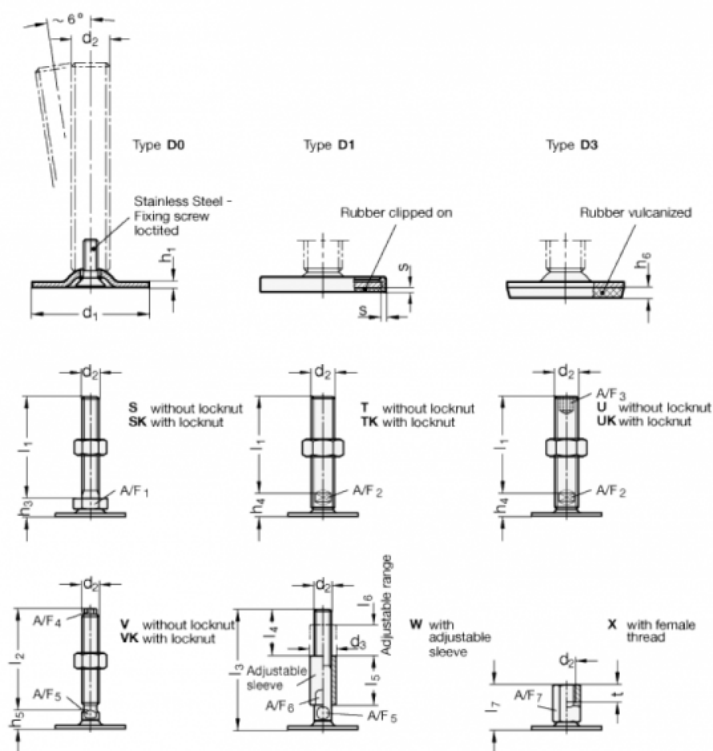

Article number: 204180M24100D0T
 Description: E+G levelling foot
 GN 41-80-M24-100-D0-T
 Note: T Without nut, Wrench flat at the bottom

Measures

- A/F2 = 19
- d1 = 80
- d2 = M24
- h1 = 3
- h4 = 21
- h6 =
- l1 = 100
- s =